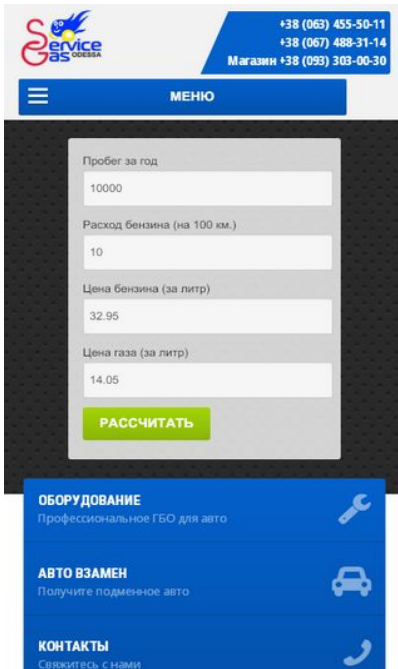

PageSpeed Insights

Mobile

61 / 100 Speed

Should Fix:

Eliminate render-blocking JavaScript and CSS in above-the-fold content

Your page has 1 blocking script resources and 43 blocking CSS resources. This causes a delay in rendering your page.